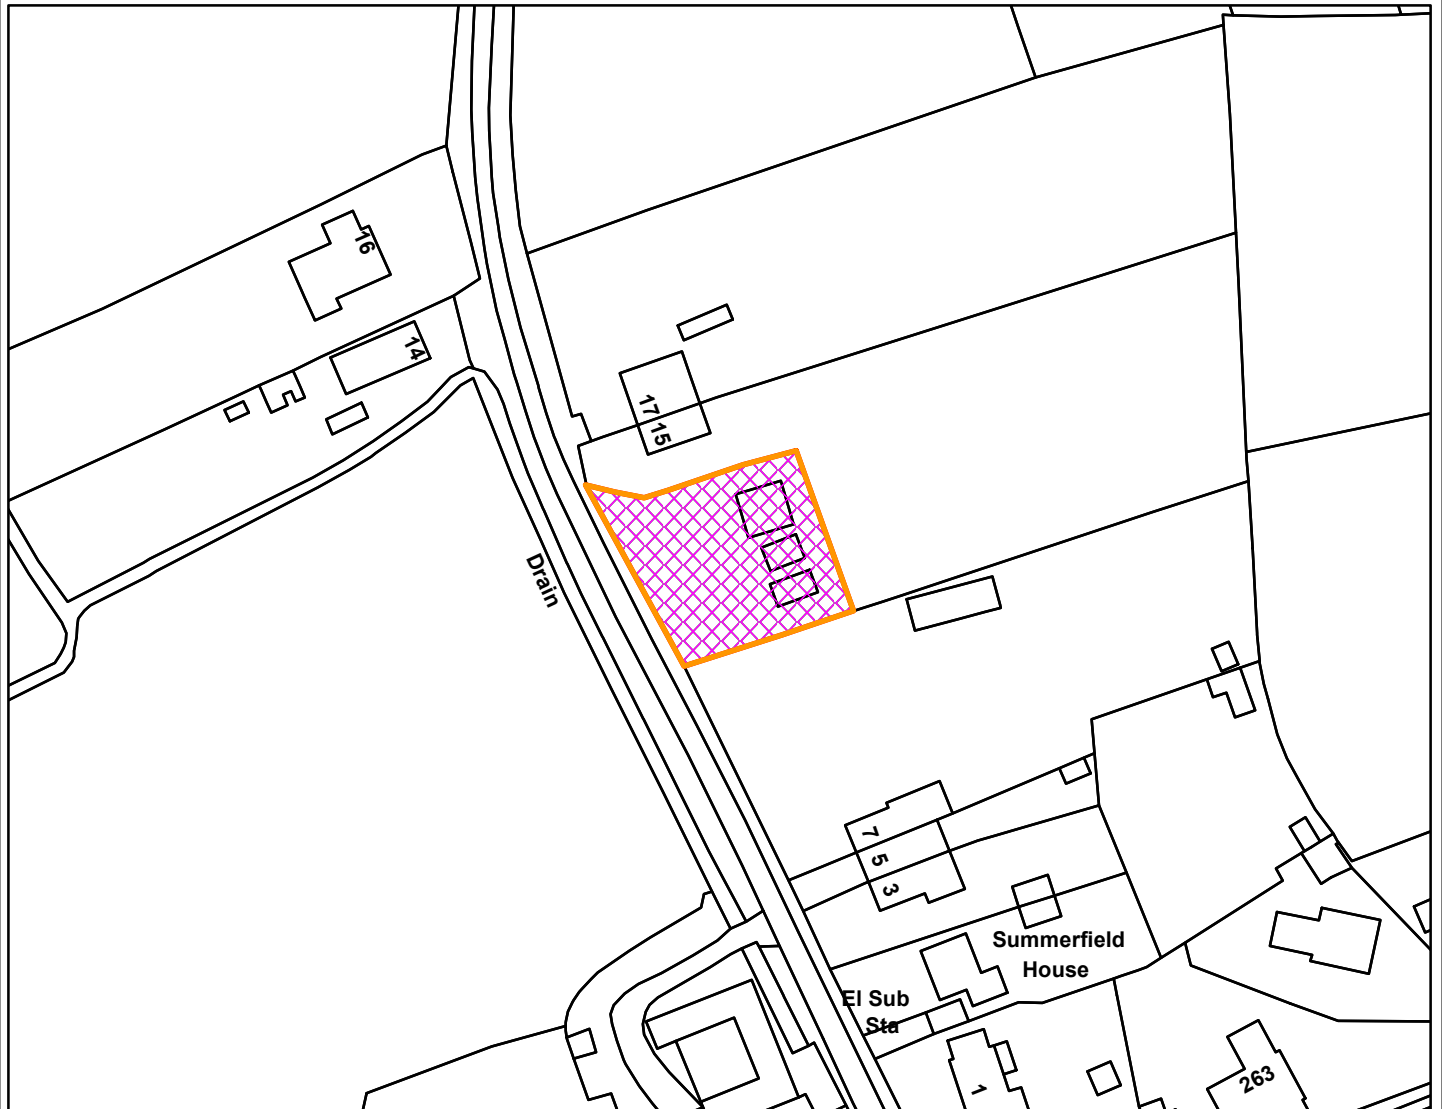

24/00385/CU

Borough Council of
**King's Lynn &
West Norfolk**

Land And Buildings SE of 15 Wildfields Road Clenchwarton PE34 4DE

Legend

Scale: 1:1,250

Reproduced from the Ordnance Survey map with permission of the Controller of His Majesty's Stationery Office © Crown Copyright 2023.

Unauthorised reproduction infringes Crown Copyright and may lead to prosecution or civil proceedings.

Organisation	BCKLWN
Department	Department
Comments	Not Set
Date	19/06/2024
MSA Number	0100024314